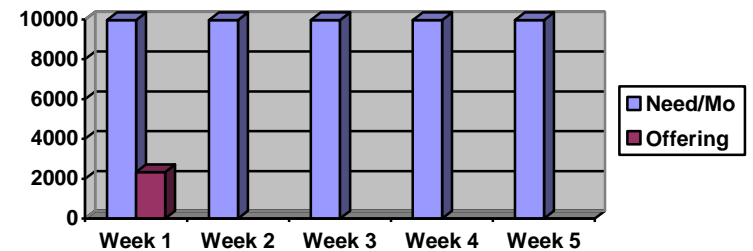

Choir

Baptisms

Lamb's Offering

**Worship in Giving (Christian Record Services)

Mark Allen

Offertory

Organ

Worship in Music

Revelation of Love Singer(s)

Message "The Church's Greatest Need"

Evangelist David Machado

Hymn of Appeal

Revelation of Love Singer(s)

Organ Postlude

Cindy Montalban

* (Please Refrain from Entering the Sanctuary at these times)

** (Elders please pray for the congregation's financial well-being)

To serve you this morning:

Greeters: Mary Jo Lawrence

Barbara Francis

Lead Deacon:

Kenny Hill

WELCOME TO OUR GUESTS

"We praise God for leading you to come today. Welcome to the fellowship of God's family here in Chula Vista. May your heart be filled with His Love as you worship with us."

THE CHURCH AT STUDY

9:15 a.m.

Song Service

Rita

Villegas

Welcome

Gene Berry

Scripture & Prayer

Matt. 3:1-3

Gene Berry

Mission Sonlight

Full Circle Announcement

Leah Cornejo & Magbis Garcia

Special Music

Jadielle Garcia & Nathanael Montalban

Closing Prayer

Gene Berry

Adult Bible Study Classes "The Ministry Begins"

Sanctuary: Pastor & Albert's Class

Fellowship Hall:

New Class: Gone Fishing FM101 Soul Winning

Junior & Young Adult – Enter South Stairway

Adult Lesson Classes & Spanish - Gym

Youth/Earliteen, Children's Sabbath Schools – Enter North Stairway

Guests: you are urged to join the Pastor's class, but welcome to attend the class of your choice.

Church Budget April 2016

CHURCH BUDGET REPORT 2016

Weekly Budget $ 2,471

Received last week $ 2,333

Year to date Budget 34,594

Received year to date 29,764

Sunset Today: 7:15 p.m.

Sunset Next Friday: 7:19 p.m.