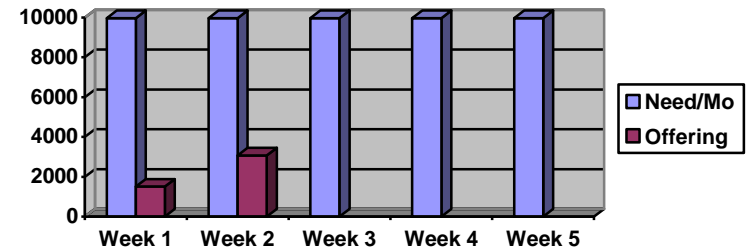

Elder Williams

**Worship in Giving (Local Church Fund)

Elder Maxwell

Offertory

Organ

Mission Spotlight

Leah Cornejo & Magbis Garcia

*Worship in Music

Jadielle Garcia

Message "The Role of Biblical Prophecy"

Elder John Anderson

Organ Postlude

Nathanael Montalban

* (Please Refrain from Entering the Sanctuary at these times)

** (Elders please pray for the congregation's financial well-being)

To serve you this morning:

Greeters: Frank & Elvia Spurgeon

Sandra Diaz

Lead Deacon:

David Lucero

WELCOME TO OUR GUESTS

"Your presence this morning is very much appreciated. Thank you for coming. May you feel the Love of God and hear the Holy Spirit speaking to your heart as you meditate and worship with us."

THE CHURCH AT STUDY

9:15 a.m.

Song Service

Florencegay Montalban

Welcome

Mark Allen

Scripture & Prayer

Mark Allen

Mission Story

Robinson Devadhasan

Special Music

Leah Cornejo

Full Circle Announcement

Leah & Magbis

Closing Prayer

Mark Allen

Adult Bible Study Classes "Global Rebellion and the Patriarchs"

Sanctuary: Pastor & Albert's Class

Fellowship Hall:

New Class: Gone Fishing FM101 Soul Winning

Junior, Young Adult, & Spanish I – Enter South Stairway

Adult Lesson Classes & Spanish II - Gym

Youth/Earliteen, Children's Sabbath Schools – Enter North Stairway

Guests: you are urged to join the Pastor's class, but welcome to attend the class of your choice.

Church Budget January 2016

CHURCH BUDGET REPORT 2015

Weekly Budget

$ 2,471

Received last week

$ 1,568

Year to date Budget

4,942,

Received year to date

3,075

Sunset Today: 5:06 p.m.

Sunset Next Friday: 5:12 p.m.