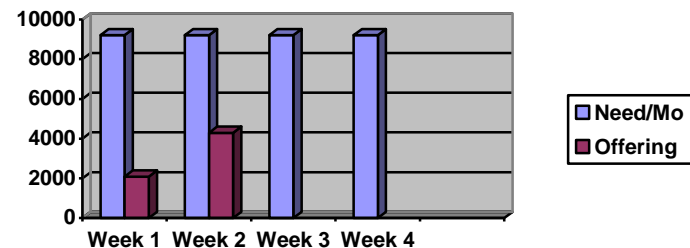

Choir

Morning Prayer

Aldie Garcia

Prayer Response

Choir

†

Lamb's Offering/Children's Story

Charles Kubrock

Worship in Giving (Local Church Budget)

Aldie Garcia

Offertory

Organ

Worship in Music

Florencegay Montalban, Aranza Valdez, Lea Alegado

Message

"It Sure Isn't Very Realistic" (Part 2) Pastor Bradley Williams

Hymn of Appeal

Choir

Benediction

Pastor Williams

Benediction Response

Organ Postlude

Nathanael Montalban

To serve you this morning:

Greeters: Frank & Elvia Spurgeon Remie Van Meter
Lead Deacon: Rob Bamford

WELCOME TO OUR GUESTS

It's a joy to have you with us this morning. May the love of God fill your heart as you join our church family in a spirit of worship during our church service. Please let us know how we can pray for you by filling out a card from the pew rack.

THE CHURCH AT STUDY

9:15 a.m.

Song Service

Stephanie Mayang/ Gail Reiner

Welcome

Gene Berry

Scripture & Prayer

John 17:20,21

Gene Berry

Special Music

Stephanie Mayang

Mission Story

Rebecca VanderMeulen

Adult Bible Study Classes **"Discipleship and Prayer"**

Pastor & Albert's Class Sanctuary:

Fellowship Hall:

Junior, Young Adult, & Spanish I – Enter South Stairway

Adult Lesson Classes & Spanish II - Gym

Youth/Earliteen, Children's Sabbath Schools – Enter North Stairway

Guests: you are urged to join the Pastor's class, but welcome to attend the class of your choice.

Church Budget January 2014

CHURCH BUDGET REPORT 2013

Weekly Budget	$ 2,221	Received last week	$ 2,204
Year to date Budget	4,294	Received year to date	4,294

Sunset Today: 5:08 p.m.

Sunset Next Friday: 5:14 p.m.