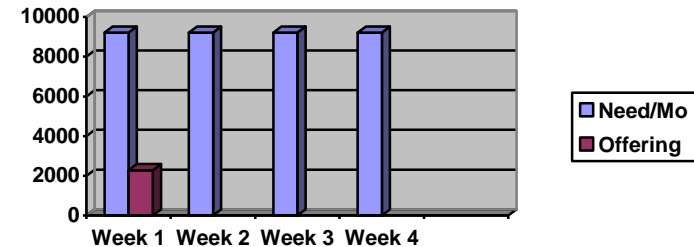

To serve you this morning:	
Greeters:	Lea & Edna Alegado, James Harris
Lead Deacon:	Keith Herrick

WELCOME TO OUR GUESTS

We are happy to have you in our worship service this morning. May your courage and strength be renewed as you join us in seeking God's spiritual directions for our lives. Please let us know how we can pray for you by filling out a card from the pew rack.

THE CHURCH AT STUDY

9:15 a.m.

Song Service	Gene Berry/Nathanael Montalban
Welcome	Gene Berry
Scripture & Prayer	Don Them
Special Music	Youth
Mission Story	

Adult Bible Study *"Heaven" on Earth"*

Pastor's & Albert's Class in the Sanctuary –
Fellowship Hall Classes:
Junior, Young Adult, & Spanish I – Enter South Stairway
Adult Lesson Classes & Spanish II - Gym
Youth/Earliteen, Children's Sabbath Schools – Enter North Stairway
Guests: you are urged to join the Pastor's class, but welcome to attend the class of your choice.

Church Budget October 2013

CHURCH BUDGET REPORT 2013

Weekly Budget	$ 2,125	Received last week	$ 2,278
Year to date Budget	85,000	Received year to date	82,519

Sunset Today: 6:20 p.m.

Sunset Next Friday: 6:12 p.m.