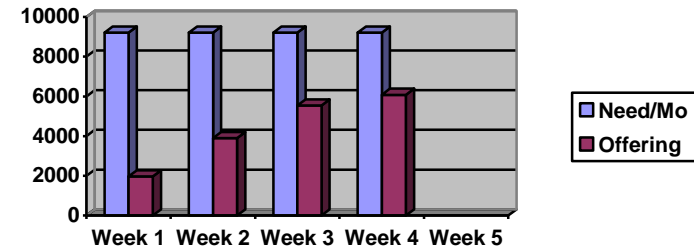

Guests: you are urged to join the Pastor's class, but welcome to attend the class of your choice.

Church Budget September 2013

CHURCH BUDGET REPORT 2013

Weekly Budget	\$ 2,125	Received last week	\$ 535
Year to date Budget	82,875	Received year to date	80,242