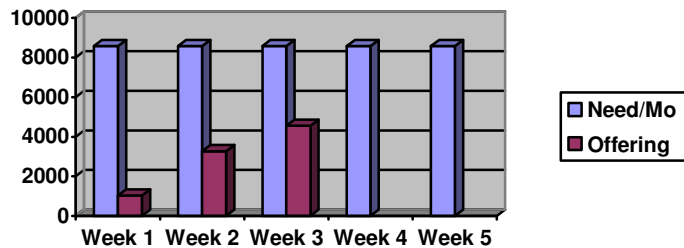

TO SERVE YOU IN MINISTRY

cvsda@sbcglobal.net	Fax 619 422-7593	www.chulavistasda.org
Drusilla Gaines, Secretary	Mon-Thurs 9 AM-12 Noon	619 422-0405
Bradley Williams, Pastor	roybrad2@juno.com	619-216-4812
		cell 619-616-0657
Will Penick, Young Adult Min. Asst.	will.penick@gmail.com	cell 619-395-5469
Don Them, Head Elder	dthem@sbcglobal.net	619 470-3264
Bobbi Them, Head Deaconess	bobbithem@gmail.com	619 470-3264

ANNOUNCEMENTS

THE FLORAL ARRANGEMENT in the Sanctuary today is a love offering to God from the Van Meter's in celebration of Remie Van Meter's birthday.

PRAYER MEETING is continuing Wed. night at 7:00 p.m. Read chapter 34 of *The Great Controversy* for April 27. The discussion will be led by Eugene Bartlett.

SPANISH RADIO MINISTRY is in need of funds to continue the program. Maty Unruh thanks all those who have supported this ministry and asks for your continued support.

BOARD MEMBERS REMEMBER! April board meeting is this Monday, April 25, 2011 in the Fellowship Hall.

RANDY SKEETE CD's/DVD's If you ordered and prepaid for these you may pick them up at the table in the foyer after church today. If you didn't prepay you may pay and pick them up after prayer meeting Wed. evening.

Church Budget April, 2011

CHURCH BUDGET REPORT 2010

Weekly Budget	$ 1,978	Received last week	$ 1,300
Year to date Budget	31,648	Received year to date	28,527