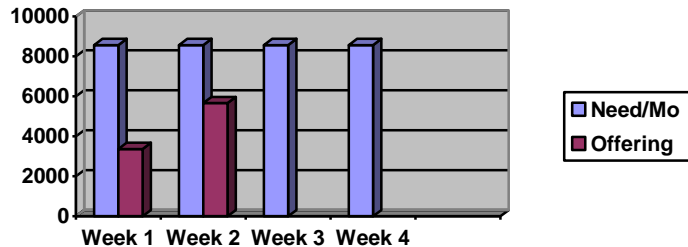

TO SERVE YOU IN MINISTRY

cvsda@sbcglobal.net	Fax 619 422-7593	www.chulavistasda.org
Drusilla Gaines, Secretary	Mon-Thurs 9 AM-12 Noon	619 422-0405
Bradley Williams, Pastor	roybrad2@juno.com	619-216-4812
		cell 619-616-0657
Will Penick, Young Adult Min. Asst.	will.penick@gmail.com	cell 619-395-5469
Don Them, Head Elder	dthem@sbcglobal.net	619 470-3264
Bobbi Them, Head Deaconess	bobbithem@gmail.com	619 470-3264

ANNOUNCEMENTS

THE FLORAL ARRANGEMENT in the Sanctuary today is a love offering to God from Neil Davidson in loving memory of his wife, Lillian.

INDIA MISSION TRIP 2011 UPDATE Please continue to pray for those who are fundraising for their trip. Ask Starry about books for fundraising. We have four more months before we leave for India.

RECYCLING FOR EVANGELISM The total received to date is $3,882.22. Remember to bring your recyclables to church. Thank you Ben Jordan and David Lucero for caring for this ministry

PINE SPRINGS RANCH summer camp bulletins are on the table in the foyer. It's time to start planning for our younger member's summer camp.

Church Budget March, 2011

CHURCH BUDGET REPORT 2010

Weekly Budget	$ 1,978	Received last week	$ 2,300
Year to date Budget	21,758	Received year to date	20,206