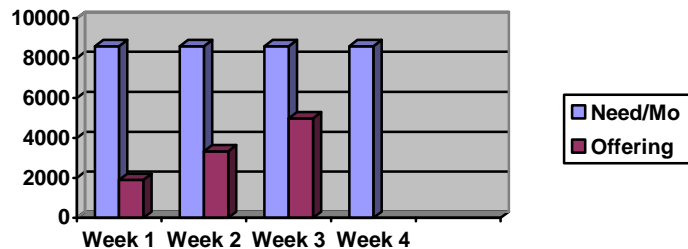

TO SERVE YOU IN MINISTRY

cvsda@sbcglobal.net	Fax 619 422-7593	www.chulavistasda.org
Drusilla Gaines, Secretary	Mon-Thurs 9 AM-12 Noon	619 422-0405
Bradley Williams, Pastor	roybrad2@juno.com	619-216-4812
		cell 619-616-0657
Will Penick, Young Adult Min. Asst.	will.penick@gmail.com	cell 619-746-3745
Don Them, Head Elder	dthem@sbcglobal.net	619 470-3264
Bobbi Them, Head Deaconess	bobbithem@gmail.com	619 470-3264
Kenny Hill, Head Deacon	kenny@chulavistasda.org	619-479-0840

ANNOUNCEMENTS

A WARM WELCOME is extended to our guest speaker, Pastor Randy Skeete. Randy's Revival Seminar begins tonight, 7:00 p.m., in our Fellowship Hall. He is a popular speaker who has preached the everlasting gospel on every continent of the world. His preaching is unique, powerful, and appealing. Thousands have been won to Christ, thousands more have been revived. Come to the feast of truth, taste and see that the Lord is good. Seminar continues nightly, November 27 through December 18, 2010.

CHANGE IN SCHEDULE The regular December Fellowship Lunch will be held **December 18** and will be hosted by the Library & Missionary Booth personnel.

RECYCLING FOR EVANGELISM Remember to bring your recyclables for evangelism. To date $3,434.57 has been raised.

Church Budget November 2010

CHURCH BUDGET REPORT 2010

Weekly Budget	$ 1,984	Received last week	$ 1,650
Year to date Budget	$ 91,248	Received year to date	$ 83,766