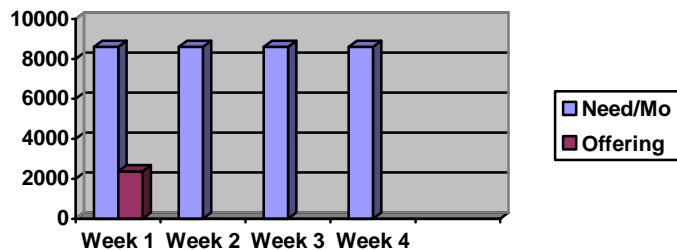

TO SERVE YOU IN MINISTRY

cvsda@sbcglobal.net	Fax 619 422-7593	www.chulavistasda.org
Drusilla Gaines, Secretary	Mon-Thurs 9 AM-12 Noon	619 422-0405
Bradley Williams, Pastor	roybrad2@juno.com	619-216-4812
		cell 619-616-0657
Will Penick, Young Adult Min. Asst.	will.penick@gmail.com	cell 619-746-3745
Don Them, Head Elder	dthem@sbcglobal.net	619 470-3264
Bobbi Them, Head Deaconess	bobbithem@gmail.com	619 470-3264
Kenny Hill, Head Deacon	kenny@chulavistasda.org	619-479-0840

ANNOUNCEMENTS

THE FLORAL ARRANGEMENT in the Sanctuary today is a love offering to God from the Montalban family in celebration of Efren & Cindy's anniversary.

NEW OFFICER Second Reading – Nominated by Church Board
Audio/Visual - Frank Spurgeon

WELCOME NEW MEMBERS Tiana Robles and James Mc Donald were baptized last Sabbath.

2010-2011 MEMBERSHIP DIRECTORY Chula Vista church members who have not received a new directory, may pick up one from the booth in the lobby.

Church Budget July 2010

CHURCH BUDGET REPORT 2010

Weekly Budget	$ 1,984	Received last week	$ 2,374
Year to date Budget	$ 61,488	Received year to date	$ 59,101