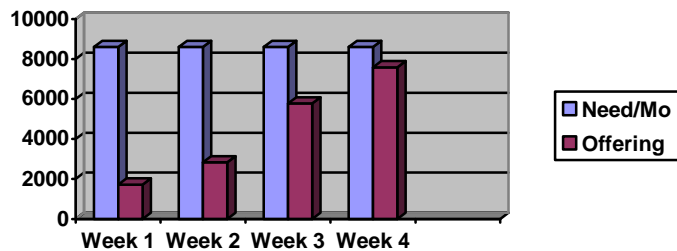

REMEMBER to bring your recyclables each week. So far \$2409.34 has been raised for evangelism.

Church Budget March 2010

CHURCH BUDGET REPORT 2010

Weekly Budget	\$ 1,984	Received last week	\$ 1,807
Year to date Budget	\$ 25,792	Received year to date	\$ 24,631