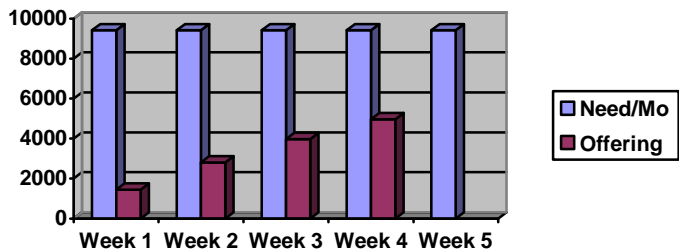

TO SERVE YOU IN MINISTRY

cvsda@sbcglobal.net	Fax 619 422-7593	www.chulavistasda.org
Drusilla Gaines, Secretary	Mon-Thurs 9 AM-12 Noon	619 422-0405
Bradley Williams, Pastor	roybrad2@juno.com	619-216-4812
		cell 619-616-0657
Don Them, Head Elder	dthem@sbcglobal.net	619 470-3264
Maty Unruh, Head Deaconess		619 422-3929

ANNOUNCEMENTS

THE FLORAL ARRANGEMENT in the sanctuary today is a love offering to God from Maty Unruh in thankfulness for answered prayers.

MEMBERSHIP TRANSFER Second Reading
Outgoing: Violeta Tapia to Fallbrook SDA Church, Fallbrook, CA.

NOMINATING COMMITTEE Second Reading
Carmen Abear, Eugene Bartlett, Robinson Devadhason, Albert Francis, Rachel Hill, Jim Rapp, Jim Sevick, Ben Them, Sue Wadsworth.

ONE WORSHIP SERVICE! Beginning next Sabbath, June 6, we will have only one worship service. We look forward to seeing everyone at 9:15 a.m. for the Adult Sabbath School song service and at 10:50 a.m. for the worship service. The children's divisions Sabbath School begins at 9:30 a.m.

Church Budget February 2009

CHURCH BUDGET REPORT 2008

Weekly Budget	$ 2,173	Received last week	$ 988
Year to date Budget	$ 45,633	Received year to date	$ 36,643