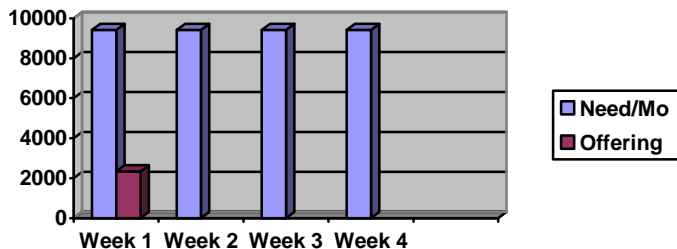

TO SERVE YOU IN MINISTRY

cvsda@sbcglobal.net	Fax 619 422-7593	www.chulavistasda.org
Drusilla Gaines, Secretary	Mon-Thurs 9 AM-12 Noon	619 422-0405
Bradley Williams, Pastor	roybrad2@juno.com	619-216-4812
		cell 619-616-0657
Don Them, Head Elder	dthem@sbcglobal.net	619 470-3264
Maty Unruh, Head Deaconess		619 422-3929

ANNOUNCEMENTS

THE FLORAL ARRANGEMENT in the sanctuary today is a love offering to God from Ben Jordan in memory of Myra's Earliteen & Redemption Singers ministry.

COMMUNITY BIBLE CLASS meets at 9:30 AM in the Fellowship Hall Conference Room. Pastor George and Lillian Knowles welcome your interested friends and church guests to this class.

PHILIPPINE MISSION TRIP Please remember our Chula Vista missionaries in your daily prayers. They are being blessed in spite of travel difficulties getting to their destination. See the messages on the bulletin board for the latest.

PATHFINDER RUMMAGE SALE will take place July 12, 2009. The proceeds will help the Pathfinders with their trip to Oshkosh WI.

PLEASE SEE THE BULLETIN BOARD in the lobby for more announcements for retirees, singles, women, alumni, etc. There is something for everyone!

Church Budget February 2009

CHURCH BUDGET REPORT 2008

Weekly Budget	$ 2,173	Received last week	$ 2,341
Year to date Budget	$ 30,422	Received year to date	$ 25,827